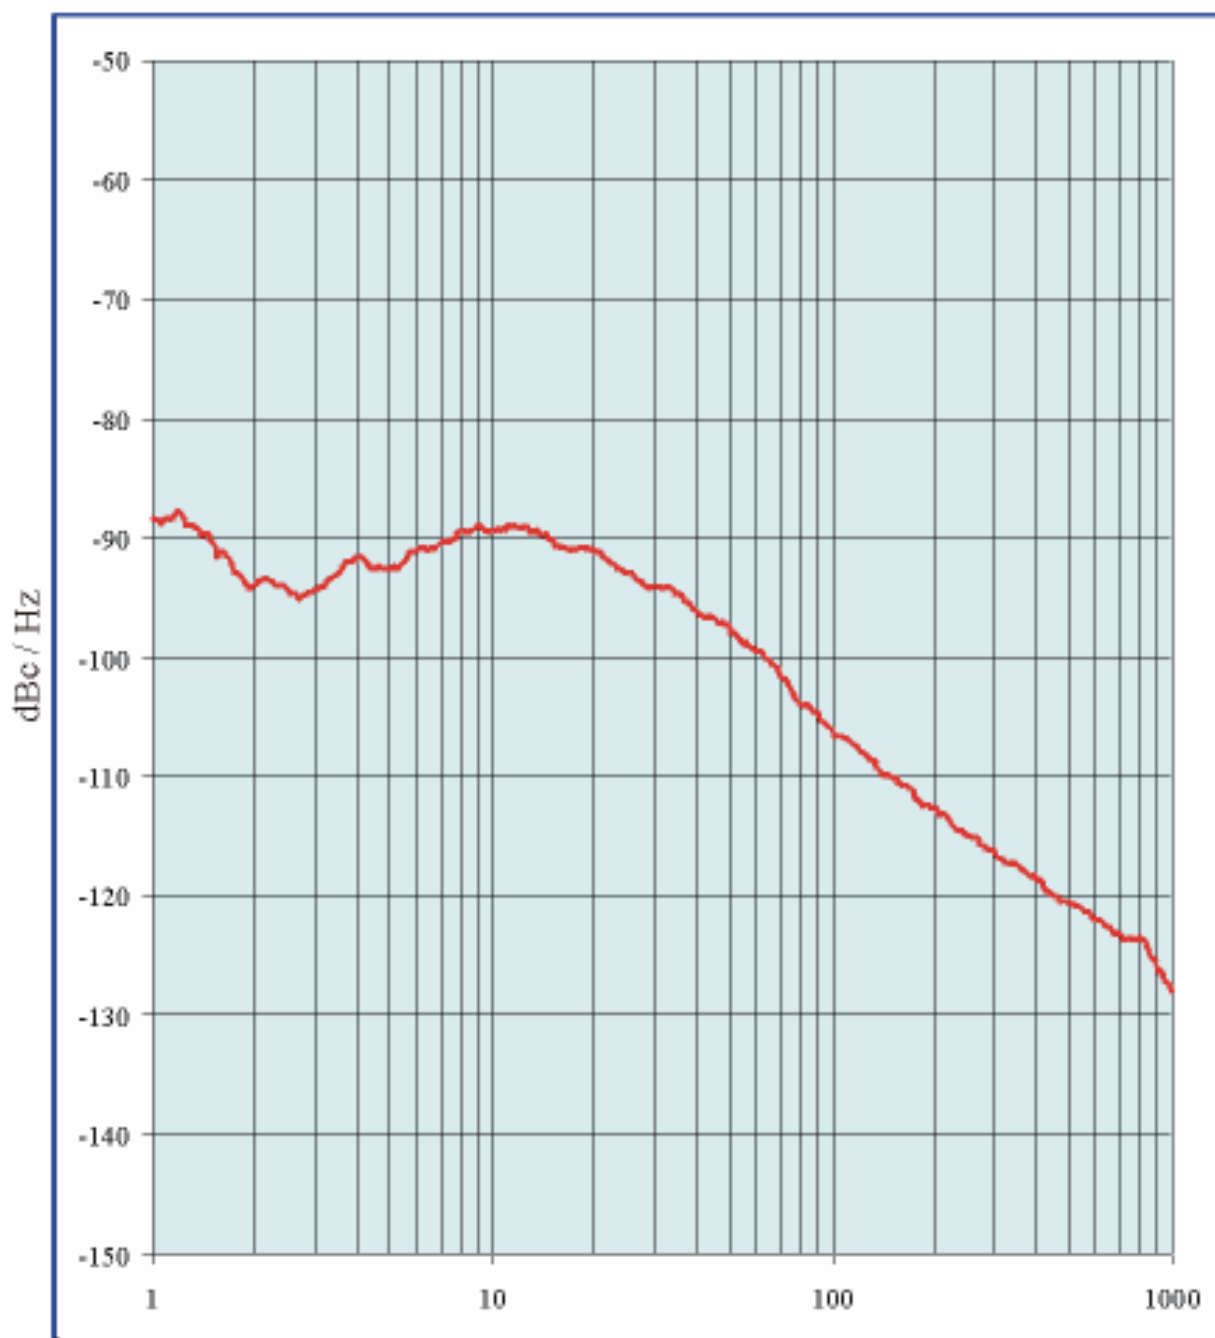

SSB Phase Noise Data

26.6 GHz

Offset in KHz

MICROSOURCE INC.
GLOBAL MICROWAVE SOLUTIONS